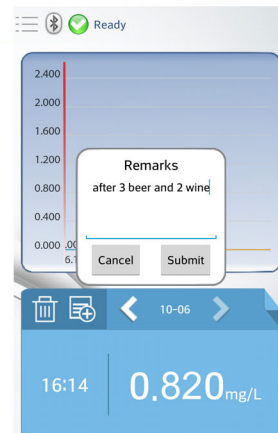

BREATH ALCOHOL ANALYSER FOR SMARTPHONE

CLICK

Technical Data Sheet

Sensor	Fuel Cell
Working Temperature	0°C to 45°C
Size	78.15 x 48.32 x 16.33mm
Weight	23.6g
Battery	Button Battery CR1025
Detection Range	0.000% BAC to 0.300% BAC
Accuracy	Under 0.10% BAC: $\pm 10\%$
Response Time	≤ 5 seconds

Key Features

- Compact
- Accurate
- Easy to use

Diagram 1

Diagram 2

Diagram 3

Get Alcovisor App from

Pending