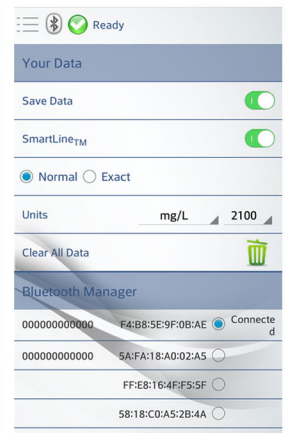

BREATH ALCOHOL ANALYSER FOR SMARTPHONE

CLICK

Technical Data Sheet

Sensor	Fuel Cell
Working Temperature	0°C to 45°C
Size	78.15 x 48.32 x 16.33mm
Weight	23.6g
Battery	Button Battery CR1025
Detection Range	0.000% BAC to 0.300% BAC
Accuracy	Under 0.10% BAC: $\pm 10\%$
Response Time	≤ 5 seconds

Key Features

- Compact
- Accurate
- Easy to use

Diagram 1

Diagram 2

Diagram 3

Get Alcovisor App from

Pending